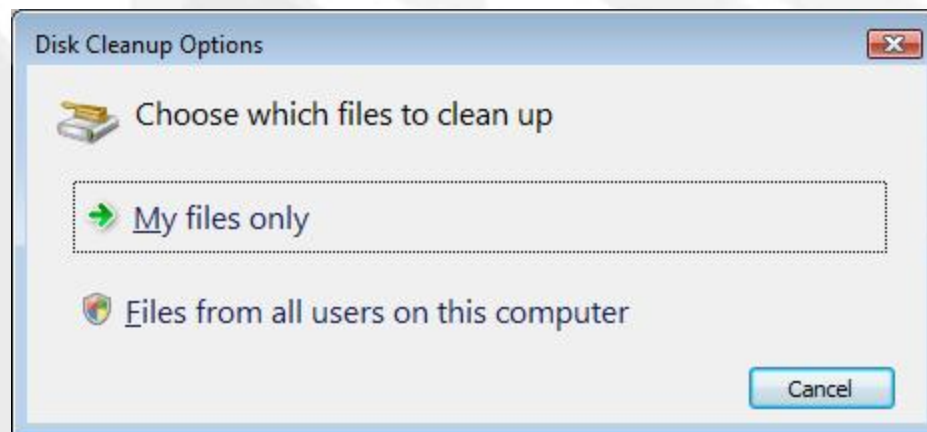

how to connect

What is a Disk Cleanup? And why do I need to do it?

- A Disk Cleanup is a process that cleans up your stupid unneeded temporary files and error messages that your computer stores. In doing this your computer clears up more space for stuff.