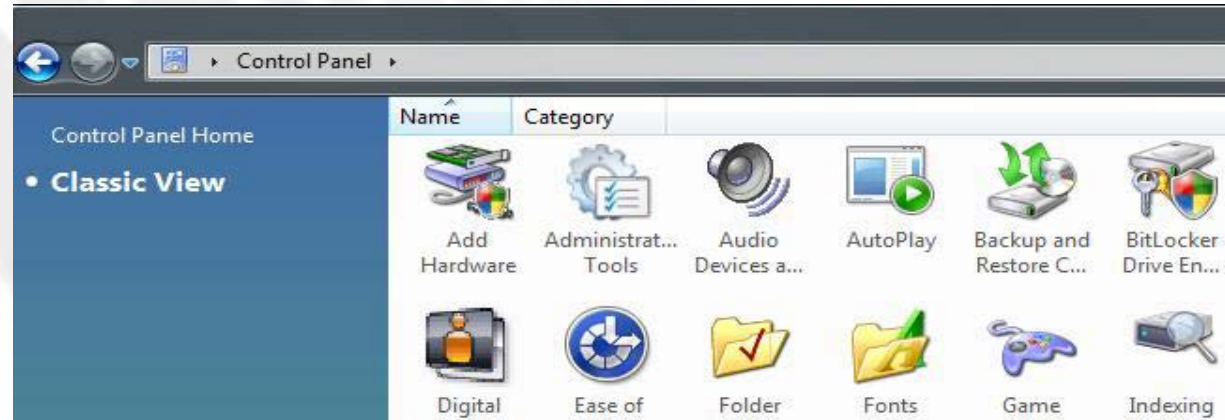

How do you change your background?

- To change your background you 1st go to Control Panel

- Then click on Display/ or personalization then there will be an option to change desktop background.