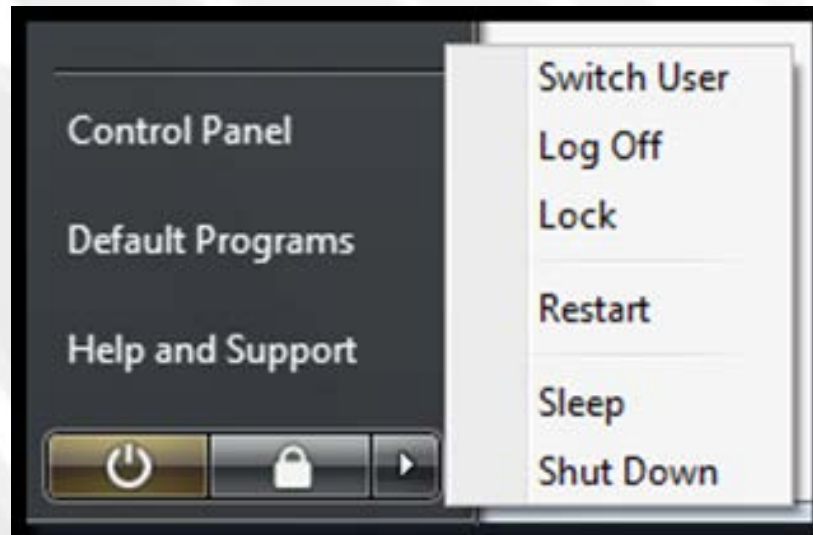

How do I put my computer to sleep?

- To put your computer to sleep is almost the same process as shutting it down. 1st click on the start menu then click on the arrow next to the words “Shutdown” then you will see a sleep option.