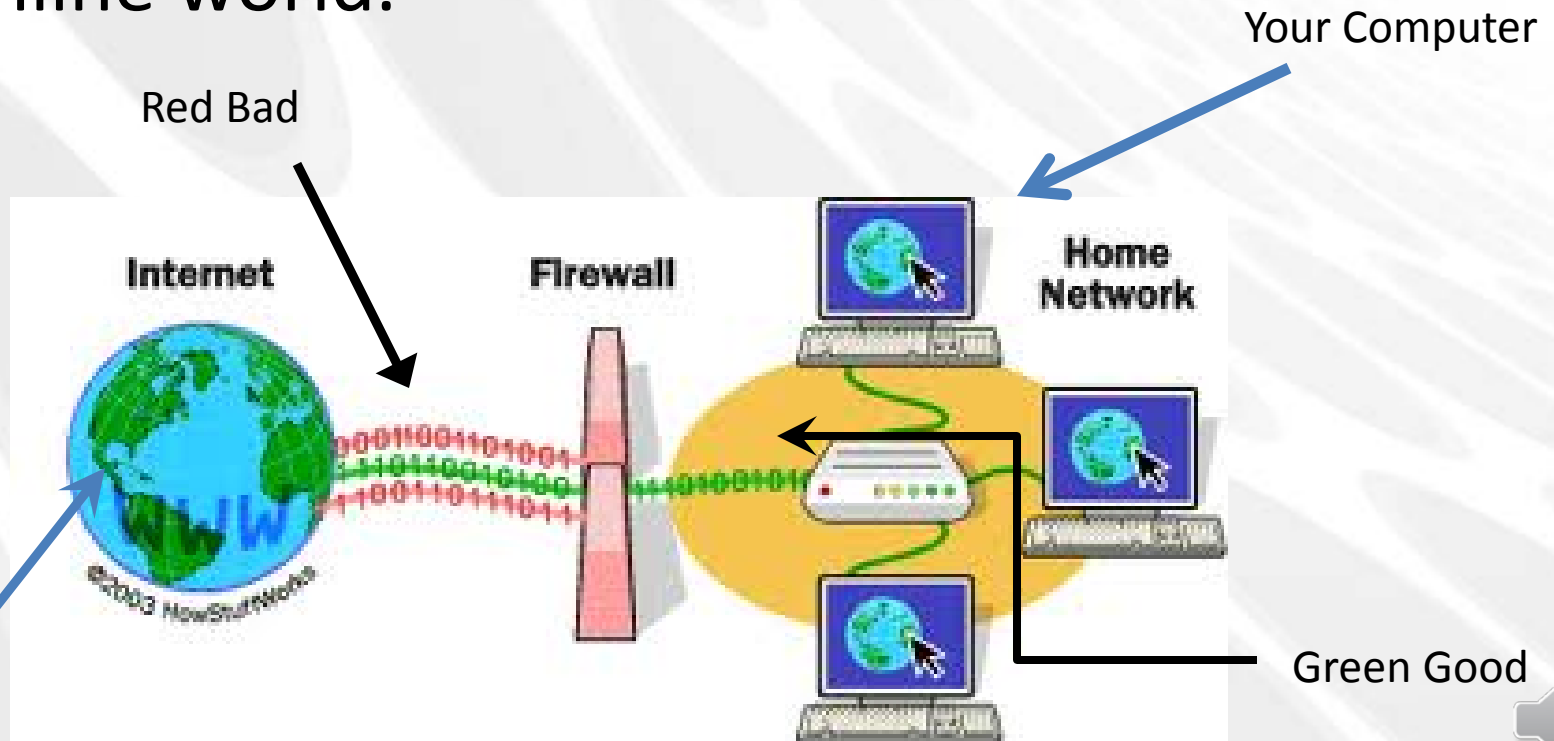

What is the Internet?

- The internet is network of computers all linked together sharing information, music, pictures, and lots of other inappropriate things with everyone else all over the world.

3-12-2013

What is a Modem?

- A Modem is a box that converts the signal put out from your cable into a signal that your computer/router can read allowing it to access the internet. And this is what it looks like

What is a Router?

- A Router is a Device that Allows Internet Traffic to happen, it also monitors all Internet happening on your Network to help protect you from harmful things such as viruses by implementing a Firewall. This is what one looks like

What is a Firewall?

- A Firewall is a wall of protection from your network/computer and the rest of the evil online world.

What is a Virus?

- A Virus is a program that sick evil people make and send out to people in the form of E-mail, “free” music, and video downloads that attacks your computer from the inside. Stealing your personal information and destroying your computer are just some of the things they can do. So the next time you get an E-mail from a Nigerian Prince saying you’ve won the lottery you didn’t play think twice before opening that email.